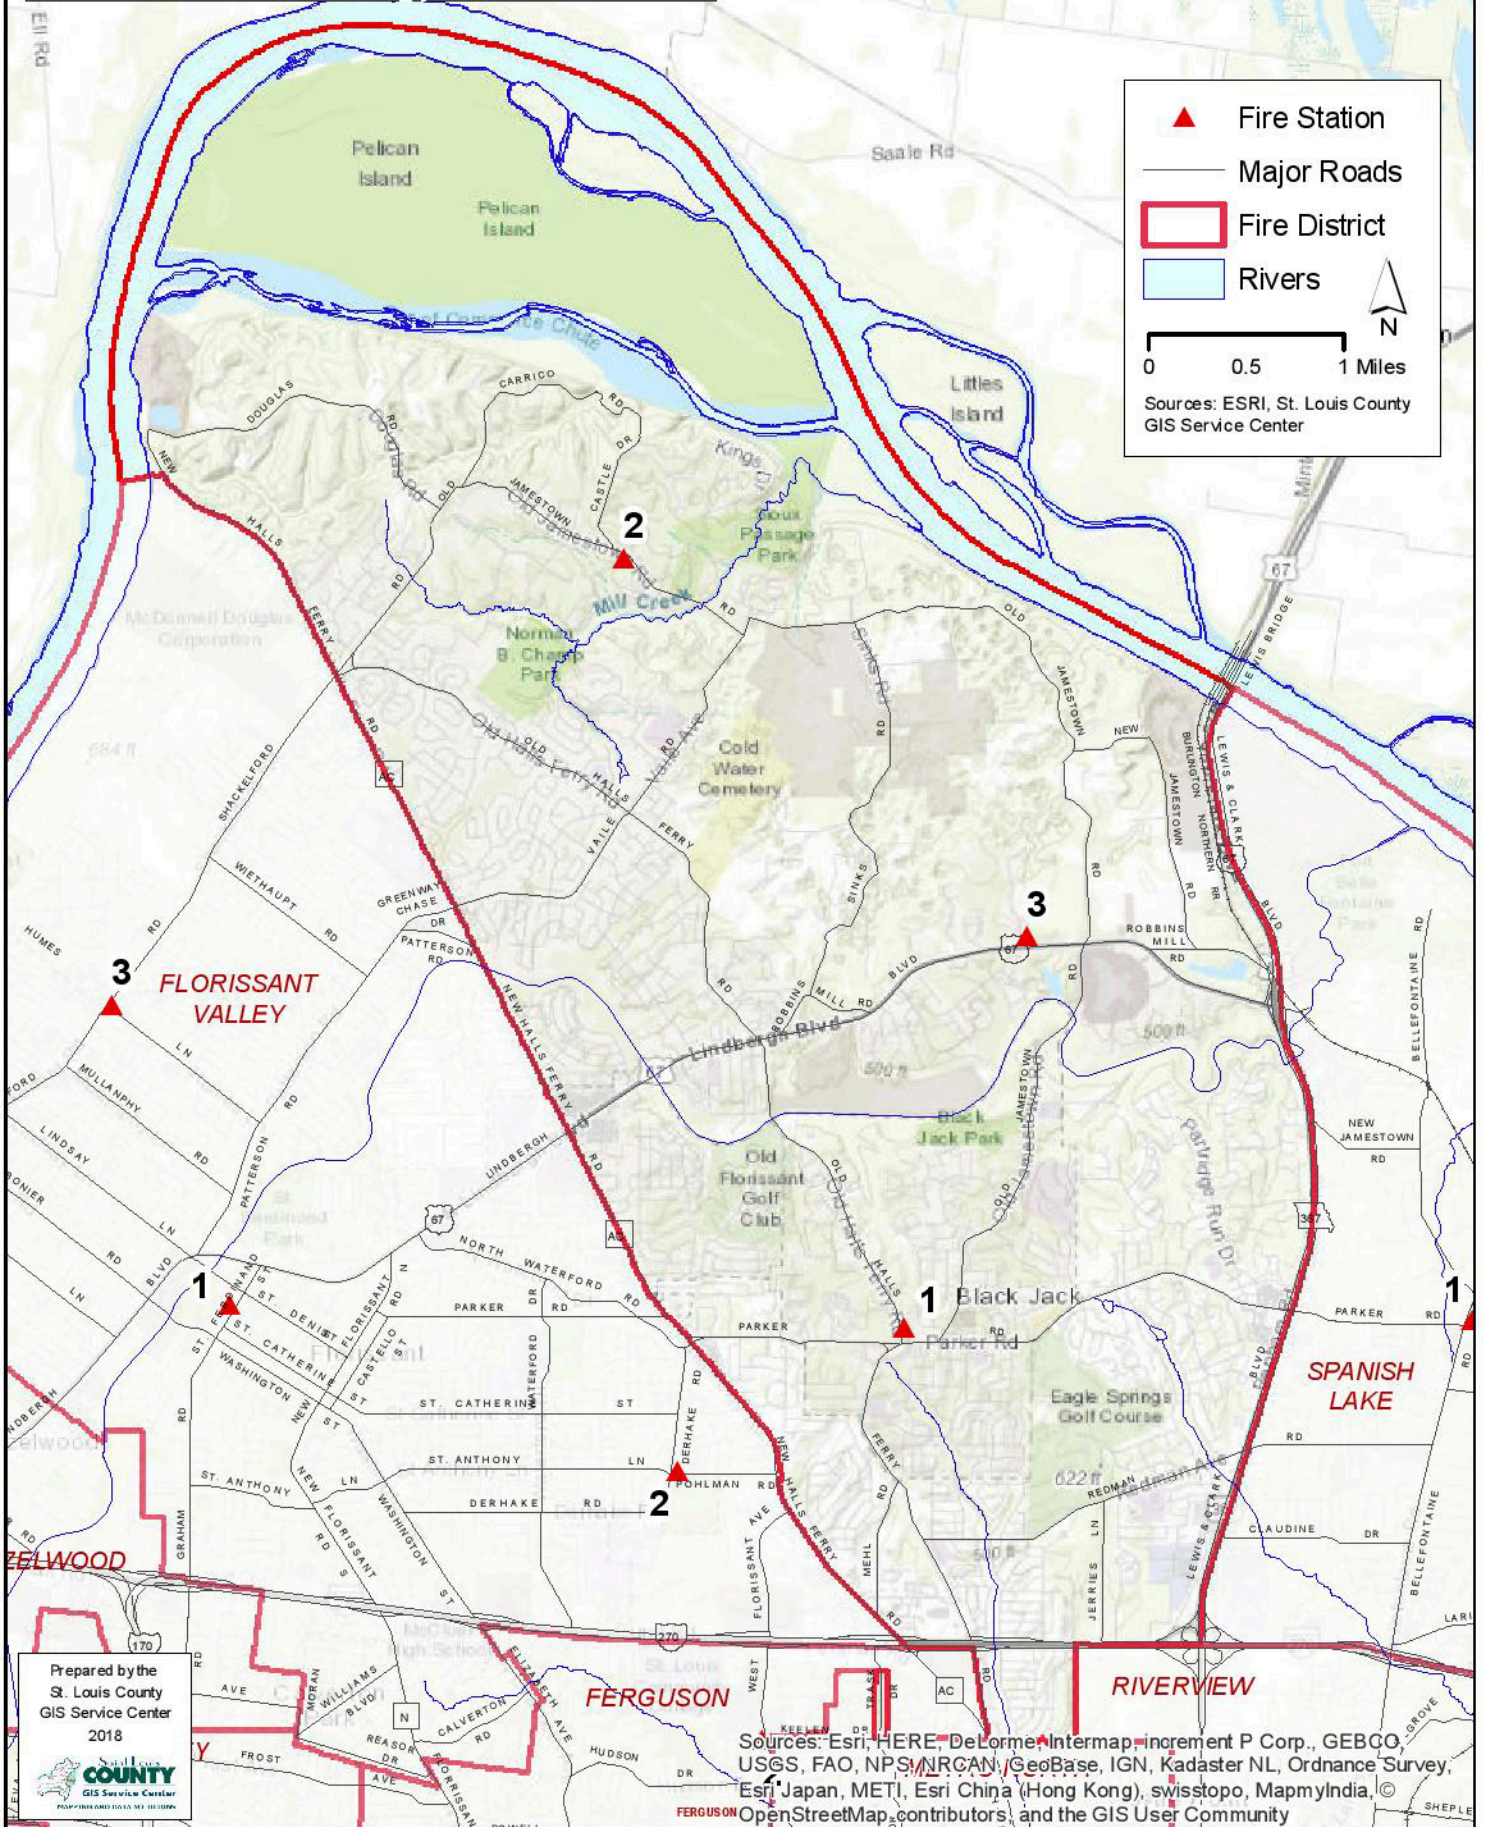

BLACK JACK FIRE DISTRICT

St. Louis County, Missouri

▲ Fire Station
— Major Roads
▭ Fire District
▭ Rivers

0 0.5 1 Miles

Sources: ESRI, St. Louis County GIS Service Center

Prepared by the
St. Louis County
GIS Service Center
2018

Sources: Esri, HERE, DeLorme, Intermap, increment P Corp., GEBCO, USGS, FAO, NPS, NRCAN, GeBCo, IGN, Kadaster NL, Ordnance Survey, Esri Japan, METI, Esri China (Hong Kong), swisstopo, MapmyIndia, © OpenStreetMap contributors, and the GIS User Community